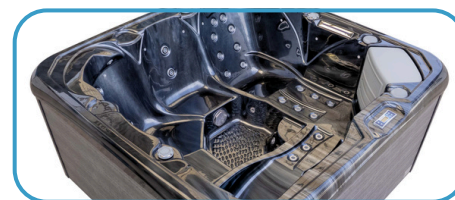

Outstanding value entry level hot tubs built with world leading components and backed by our extensive warranty.

GALAXY SPAS
LIGHT YEARS AHEAD

DANU LITE

ACRYLIC OPTIONS

Silver White

Midnight Opal

Odyssey Grey

TECHNICAL SPECIFICATION

Dimensions	2000mm x 2000mm x 900mm	Control System	Balboa BP200 Control System & TP500 Top Panel
Seats	2 loungers, 3 seats	Pumps	1 x 3HP and 1 x Energy Saving Circulation Pump
Weight	260kgs	Ozone System	✓
Water Capacity	1160 Litres	Filter System	✓
Jets & Water Features	40 jets in total: 31 x 1" static jets, 5 x 2.5" rotational jets, 2 x 2.5" directional jets, 2 x 3.5" jets, 1 x waterfall	Lighting	16 colour changing perimeter lights, 1 x 5" underwater light
Acrylic	USA Aristech Acrylic	Bluetooth & Speaker	✓
Amp System	13 AMP Plug & Play or 32 AMP	Cabinet	PS
Heating Element	3000 Watt	Insulation	20mm Standard