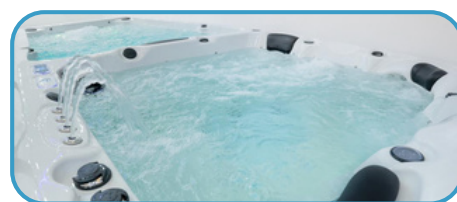

Luxury Swim Spa

GALAXY SPAS
LIGHT YEARS AHEAD

HYDROVELLAMO

Includes 2 x Salt Chlorine Generators

TECHNICAL SPECIFICATION

Dimensions	5800mm x 2200mm x 1400mm	Control System	Balboa BP2100G1 Control System & SpaTouch™ 4 Top Panel
Seats	8-12 People: 2 Loungers, 5 Seats & Pool Area	Pumps	Spa: 2 x 3hp pumps, Pool: 4 x 3hp pumps, plus 2 x energy saving circulation pumps
Weight	1160kg	Ozone System	✓
Water Capacity	1500 Litres + 5900 Litres	Filter System	✓
Jets & Water Features	89 light up jets in total: Spa: 43 x 1" static jets, 6 x 2" directional jets, 15 x 3" directional jet, 10 air jets, 4 fountains, 3 x LED cup holders. Pool: 16 x 1" static jets, 2 x 2" directional jets, 2 x 3" directional jets, 2 x 3" rotational jets, 3 x 8" super jets	Lighting	Spa: 16 water level LEDs, 1 x 5" underwater light. Pool: 22 x water level LEDs, 2 x 5" underwater lights
Acrylic	USA Aristech Acrylic	Bluetooth & Speaker	✓
Amp System	32 AMP x 2	Cabinet	PS
Heating Element	3000 Watt x 2	Insulation	6 POINT Elite Thermic Defence Insulation System