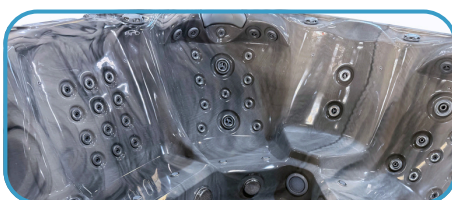

Feature packed hot tubs offering more jets, water features and pump power than our Starter Collection.

GALAXY SPAS
LIGHT YEARS AHEAD

POSEIDON ADVANCED

ACRYLIC OPTIONS

Silver White

Midnight Opal

Odyssey Grey

TECHNICAL SPECIFICATION

Dimensions	2500mm x 2200mm x 950mm	Control System	Balboa BP6013G1 Control System & TP700 Top Panel
Seats	1 lounger, 7 seats	Pumps	2 x 3HP and 1 x Energy Saving Circulation Pump
Weight	380kg	Ozone System	✓
Water Capacity	2100 Litres	Filter System	✓
Jets & Water Features	99 jets in total: 74 x 1" static jets, 6 x 2.5" directional jets, 12 x 2.5" rotational jets, 2 x 3.5" directional jets, 5 x 3.5" rotational jets; 3 x fountains *NEW NECK & SHOULDER JETS*	Lighting	24 x water level LED lights, 1 x 5" underwater light, 4 x corner lights (2 LEDs in each corner)
Acrylic	USA Aristech Acrylic	Bluetooth & Speaker	✓
Amp System	32 AMP	Cabinet	PS
Heating Element	3000 Watt	Insulation	20mm Standard